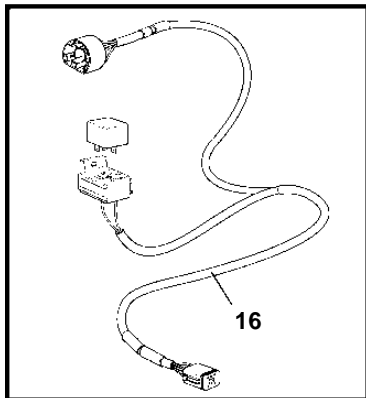

D12D-C MH, D12D-C MP, D12D-D MP

23361