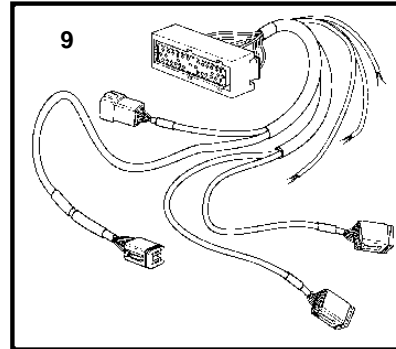

D12D-C MH, D12D-C MP, D12D-D MP

23361