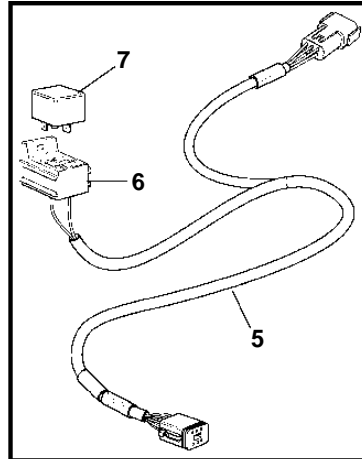

D12D-C MH, D12D-C MP, D12D-D MP

23361