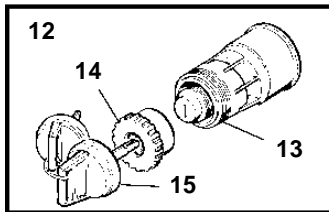

D12D-C MH, D12D-C MP, D12D-D MP

23361